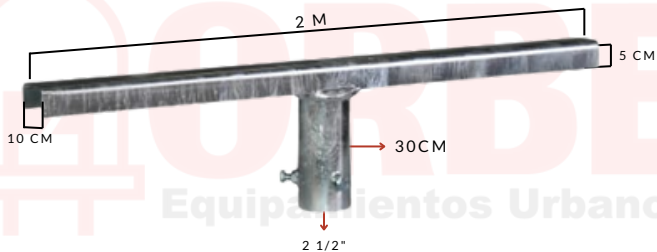

Cruceta simple 100X50X3MM

2 M

AC44